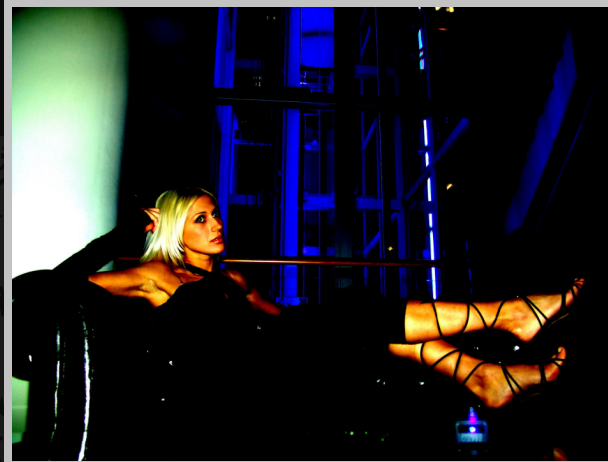

photograph: Franz M.
session: "Ardea Luh"

photograph: Franz M.
session: "SCS"

photograph: Peter M.
session: "Studio"

photograph: Peter M.
session: "Studio"

photograph: Franz M.
session: "Catwoman"

Amela Zecevic